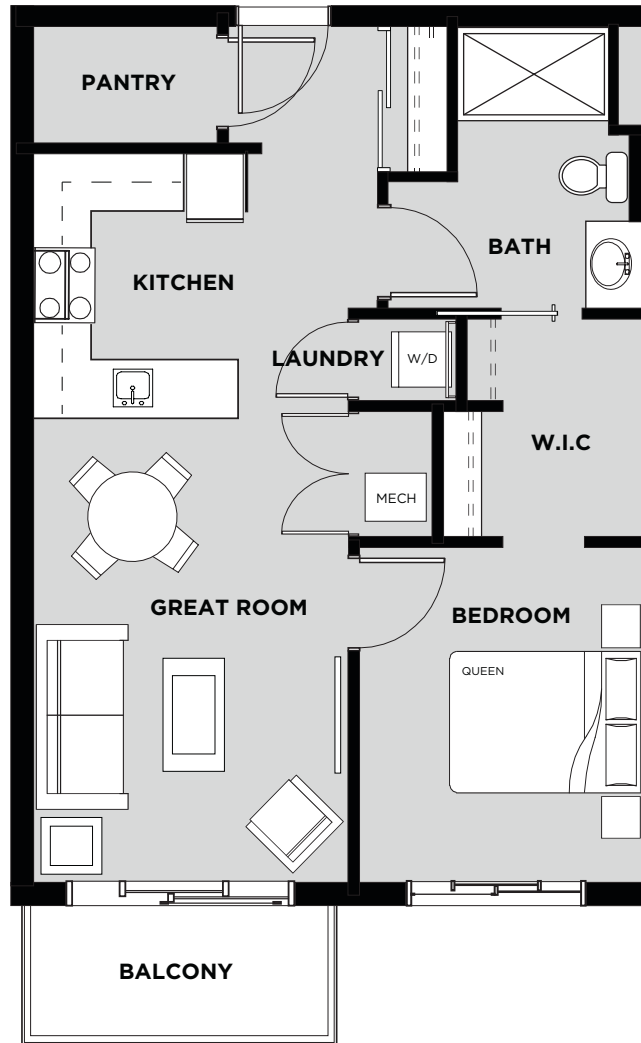

## Suite 409 Floor Plan B

Living Area: 632 SQ FT

Balcony: 60 SQ FT

Total: 692 SQ FT

- 1 Bedroom
- 1 Bathroom
- In-Suite Laundry
- Walk In Closet
- Balcony

FOURTH FLOOR

April 19/17 Christenson Developments reserves the right to alter the design & specifications without notice or obligations. All illustrations are artist's concepts only. Room measurements are approximate and may not be exact.