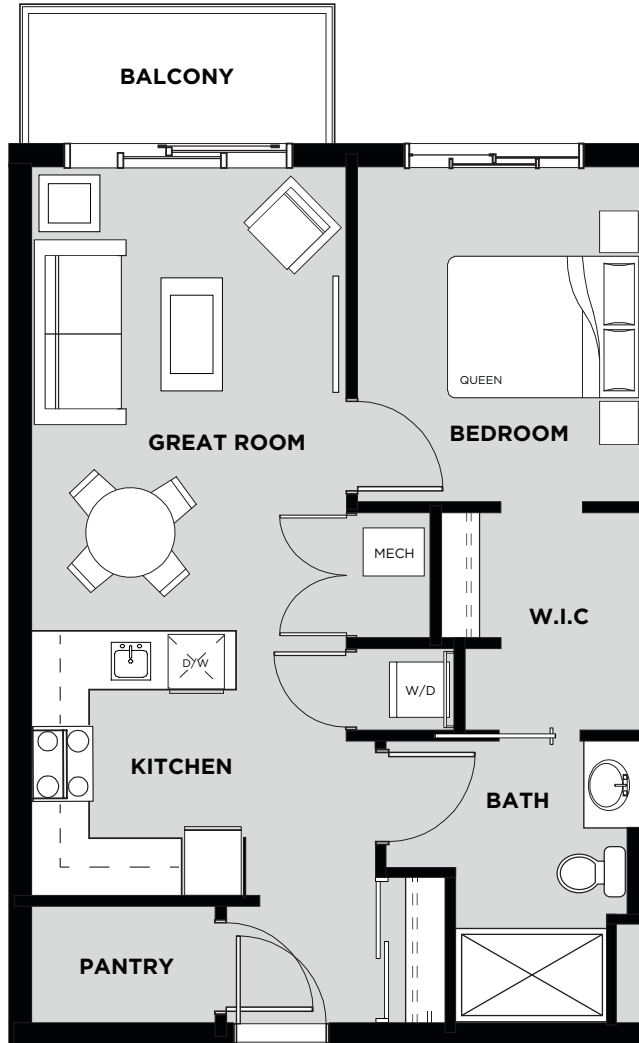

TELFORD MEWS

AT LEDUC VILLAGE

Suite 406 Floor Plan B

Living Area: 632 SQ FT

Balcony: 60 SQ FT

Total: 692 SQ FT

- 1 Bedroom
- 1 Bathroom
- In-Suite Laundry
- Walk In Closet
- Balcony

FOURTH FLOOR

April 19/17 Christenson Developments reserves the right to alter the design & specifications without notice or obligations. All illustrations are artist's concepts only. Room measurements are approximate and may not be exact.