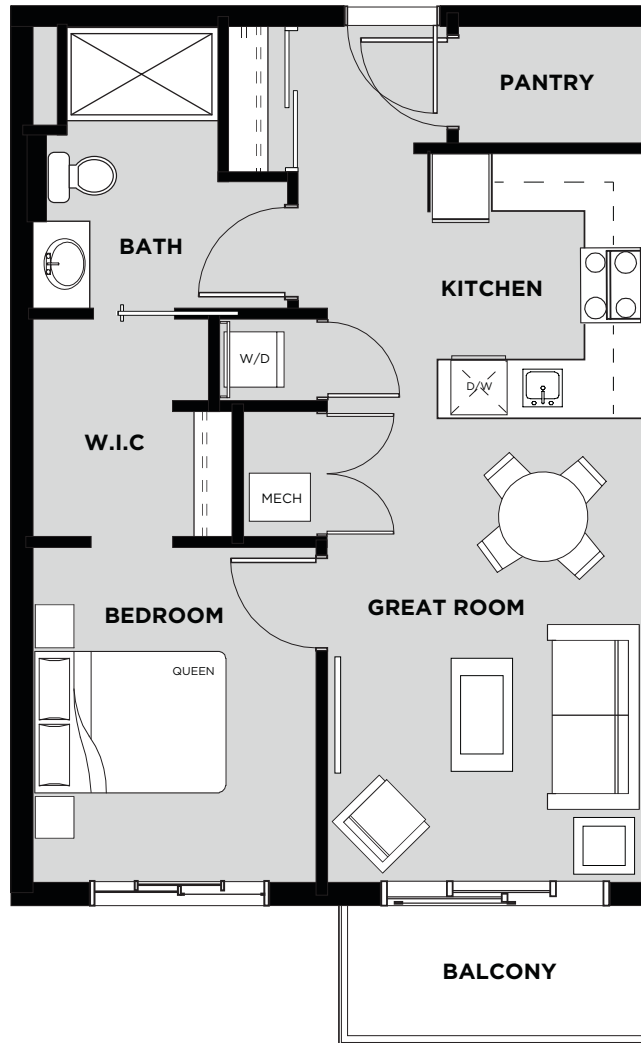

## Suite 403 Floor Plan B

Living Area: 632 SQ FT

Balcony: 60 SQ FT

Total: 692 SQ FT

- 1 Bedroom
- 1 Bathroom
- In-Suite Laundry
- Walk In Closet
- Balcony

FOURTH FLOOR

April 19/17 Christenson Developments reserves the right to alter the design & specifications without notice or obligations. All illustrations are artist's concepts only. Room measurements are approximate and may not be exact.