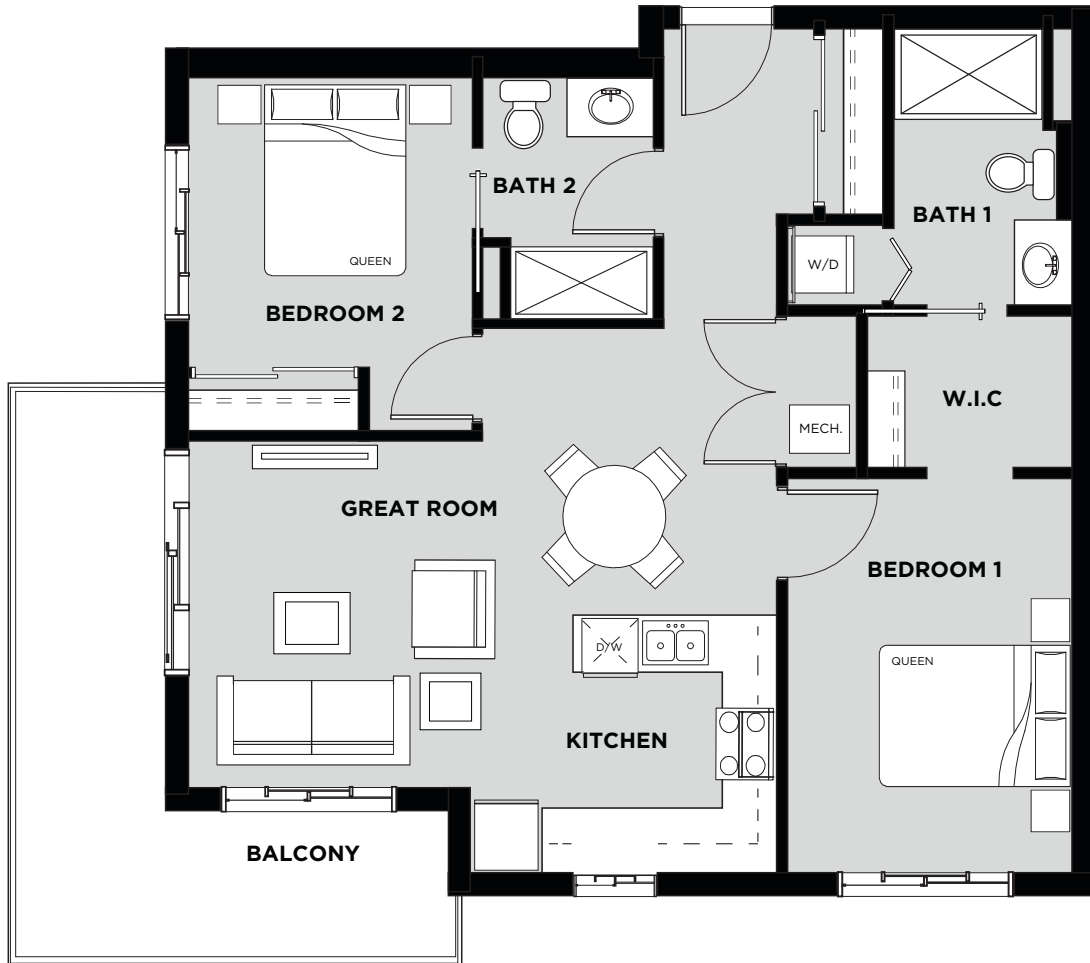

TELFORD MEWS

AT LEDUC VILLAGE

Suite 327 Floor Plan C

Living Area: 871 SQ FT

Balcony: 166 SQ FT

Total: 1037 SQ FT

- 2 Bedrooms
- 2 Bathrooms
- In-Suite Laundry
- Walk In Closet
- Balcony

THIRD FLOOR