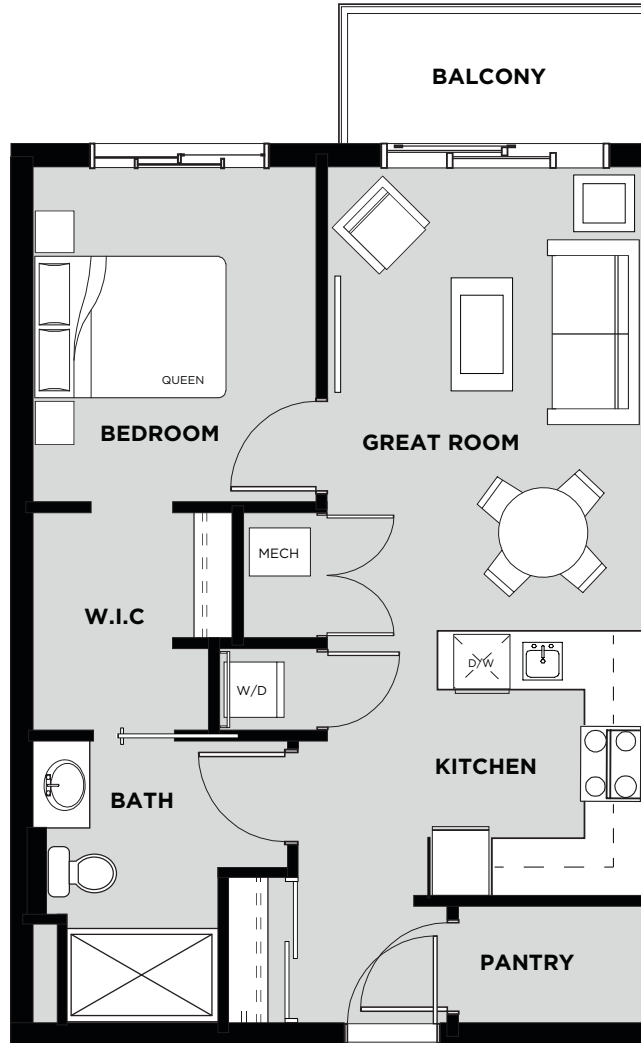

TELFORD MEWS

AT LEDUC VILLAGE

Suite 324 Floor Plan B

Living Area: 632 SQ FT

Balcony: 60 SQ FT

Total: 692 SQ FT

- 1 Bedroom
- 1 Bathroom
- In-Suite Laundry
- Walk In Closet
- Balcony

THIRD FLOOR

April 19/17 Christenson Developments reserves the right to alter the design & specifications without notice or obligations. All illustrations are artist's concepts only. Room measurements are approximate and may not be exact.