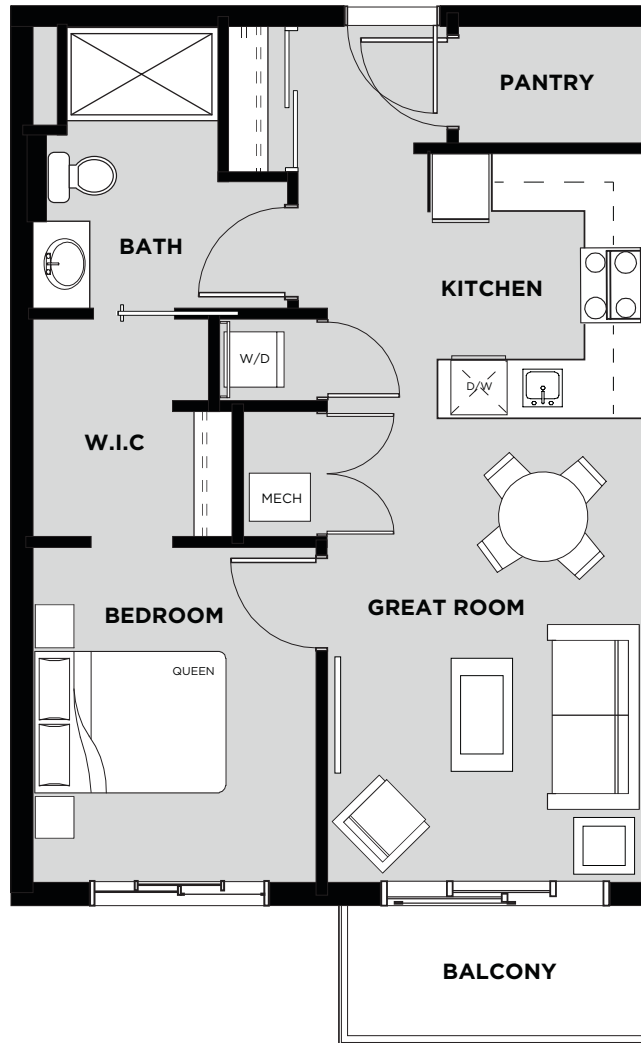

TELFORD MEWS

AT LEDUC VILLAGE

Suite 323 Floor Plan B

Living Area: 632 SQ FT

Balcony: 60 SQ FT

Total: 692 SQ FT

- 1 Bedroom
- 1 Bathroom
- In-Suite Laundry
- Walk In Closet
- Balcony

THIRD FLOOR 

April 19/17 Christenson Developments reserves the right to alter the design & specifications without notice or obligations. All illustrations are artist's concepts only. Room measurements are approximate and may not be exact.