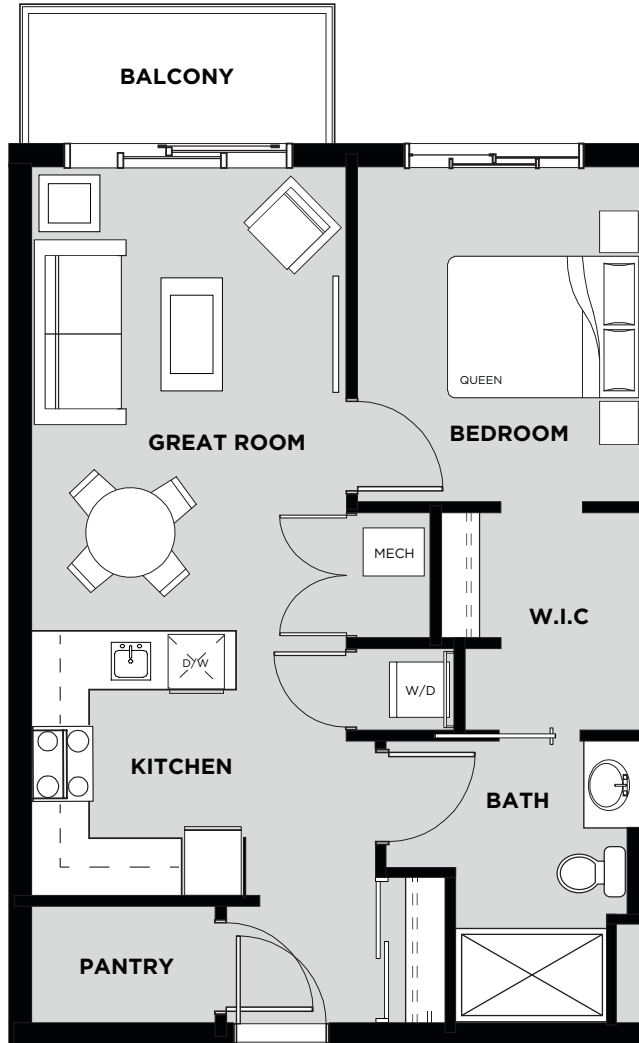

TELFORD MEWS

AT LEDUC VILLAGE

Suite 322 Floor Plan B

Living Area: 632 SQ FT

Balcony: 60 SQ FT

Total: 692 SQ FT

- 1 Bedroom
- 1 Bathroom
- In-Suite Laundry
- Walk In Closet
- Balcony

THIRD FLOOR

April 19/17 Christenson Developments reserves the right to alter the design & specifications without notice or obligations. All illustrations are artist's concepts only. Room measurements are approximate and may not be exact.