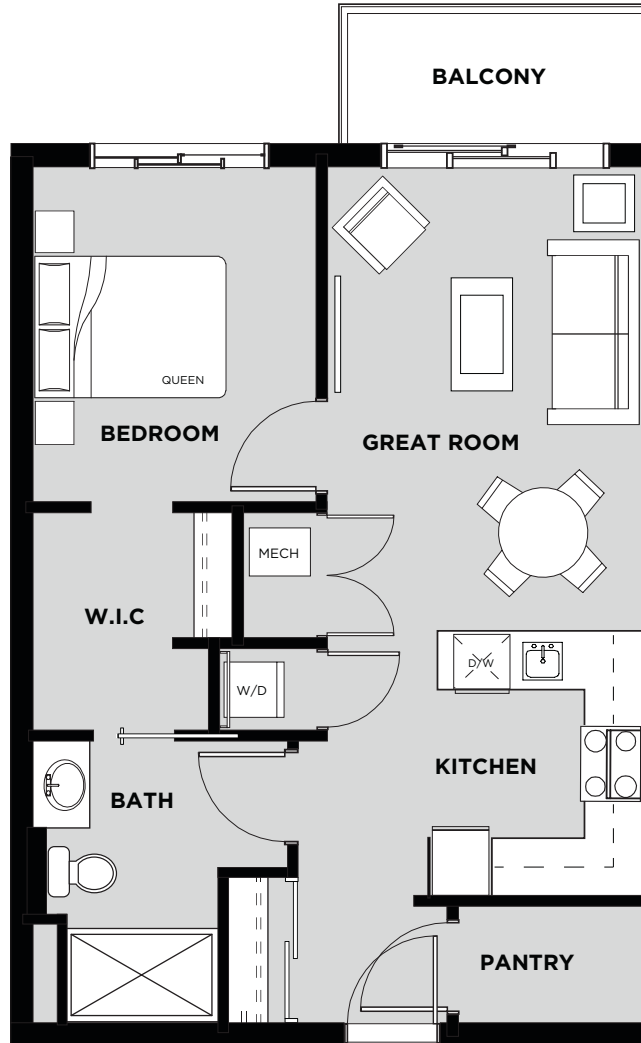

TELFORD MEWS

AT LEDUC VILLAGE

Suite 320 Floor Plan B

Living Area: 632 SQ FT

Balcony: 60 SQ FT

Total: 692 SQ FT

- 1 Bedroom
- 1 Bathroom
- In-Suite Laundry
- Walk In Closet
- Balcony

THIRD FLOOR 

April 19/17 Christenson Developments reserves the right to alter the design & specifications without notice or obligations. All illustrations are artist's concepts only. Room measurements are approximate and may not be exact.