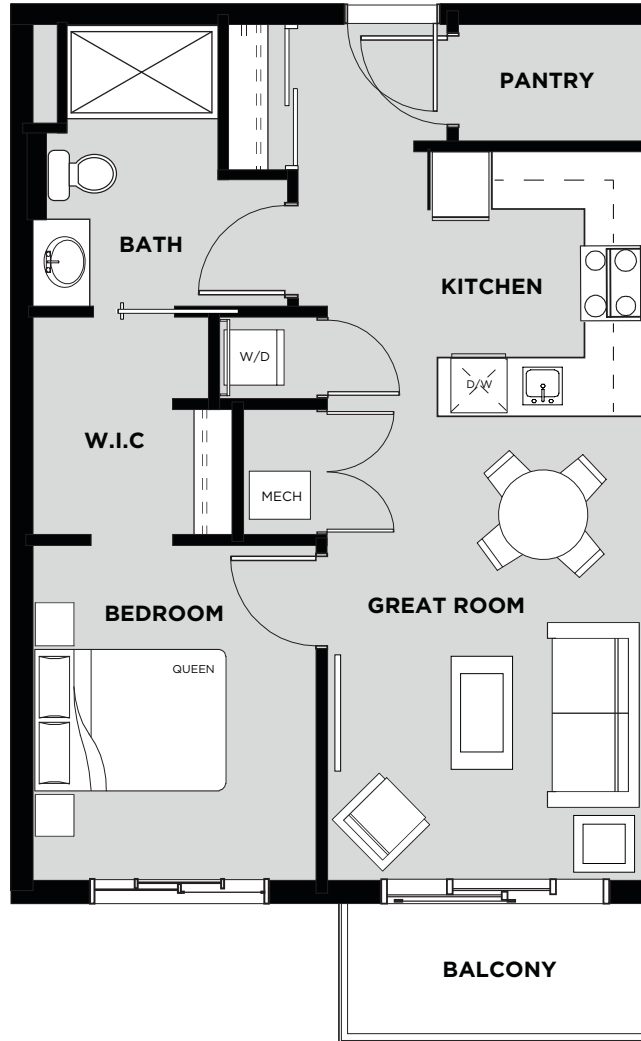

TELFORD MEWS

AT LEDUC VILLAGE

Suite 319 Floor Plan B

Living Area: 632 SQ FT

Balcony: 60 SQ FT

Total: 692 SQ FT

- 1 Bedroom
- 1 Bathroom
- In-Suite Laundry
- Walk In Closet
- Balcony

THIRD FLOOR 

April 19/17 Christenson Developments reserves the right to alter the design & specifications without notice or obligations. All illustrations are artist's concepts only. Room measurements are approximate and may not be exact.