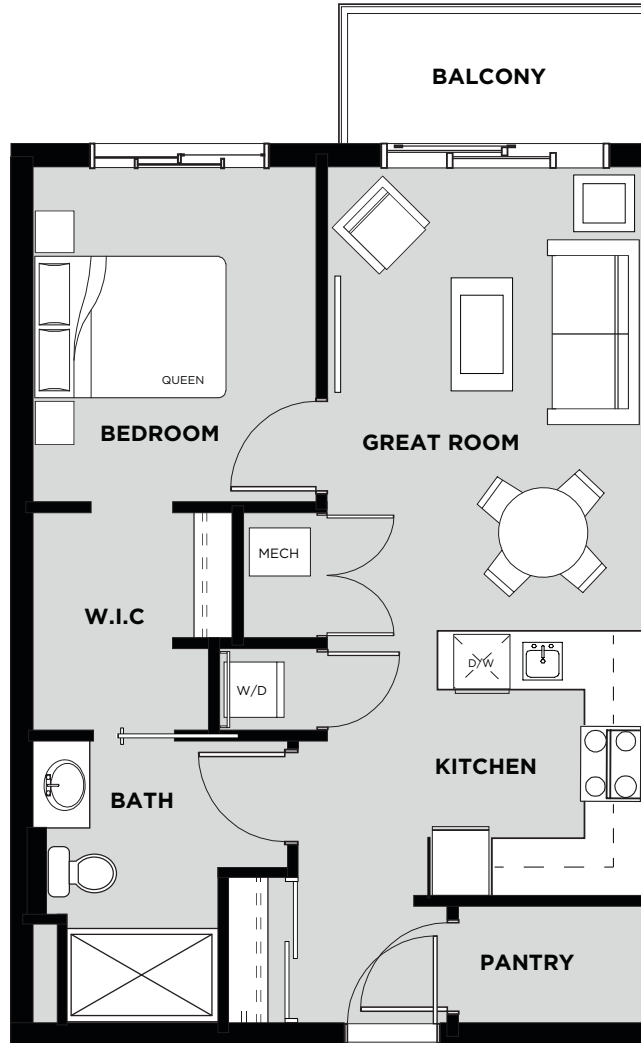

TELFORD MEWS

AT LEDUC VILLAGE

Suite 316 Floor Plan B

Living Area: 632 SQ FT

Balcony: 60 SQ FT

Total: 692 SQ FT

- 1 Bedroom
- 1 Bathroom
- In-Suite Laundry
- Walk In Closet
- Balcony

THIRD FLOOR 

April 19/17 Christenson Developments reserves the right to alter the design & specifications without notice or obligations. All illustrations are artist's concepts only. Room measurements are approximate and may not be exact.