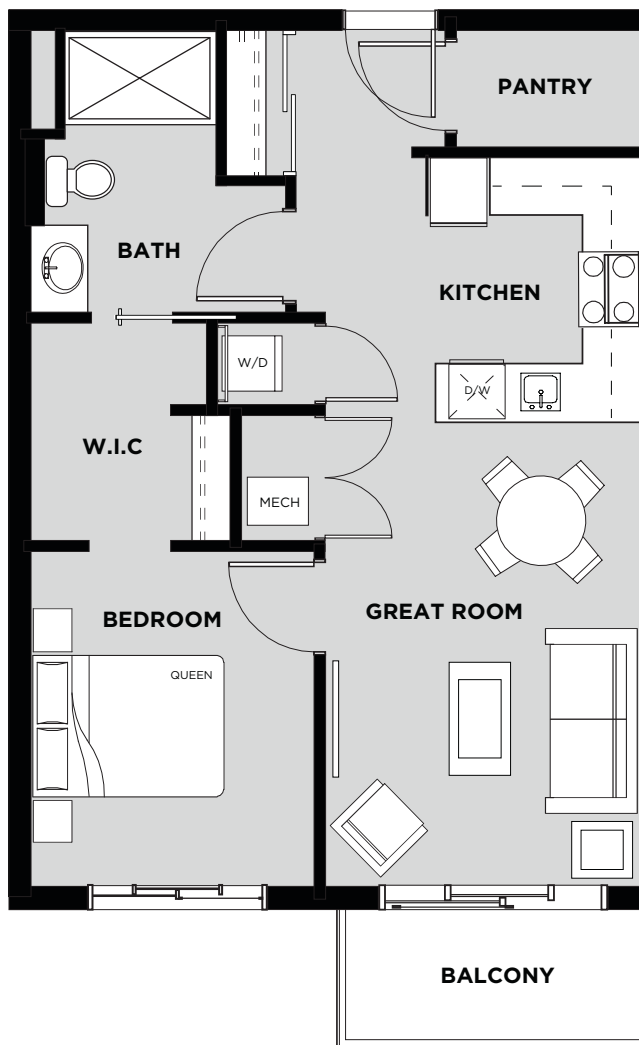

TELFORD MEWS

AT LEDUC VILLAGE

Suite 315 Floor Plan B

Living Area: 632 SQ FT

Balcony: 60 SQ FT

Total: 692 SQ FT

- 1 Bedroom
- 1 Bathroom
- In-Suite Laundry
- Walk In Closet
- Balcony

THIRD FLOOR 

April 19/17 Christenson Developments reserves the right to alter the design & specifications without notice or obligations. All illustrations are artist's concepts only. Room measurements are approximate and may not be exact.