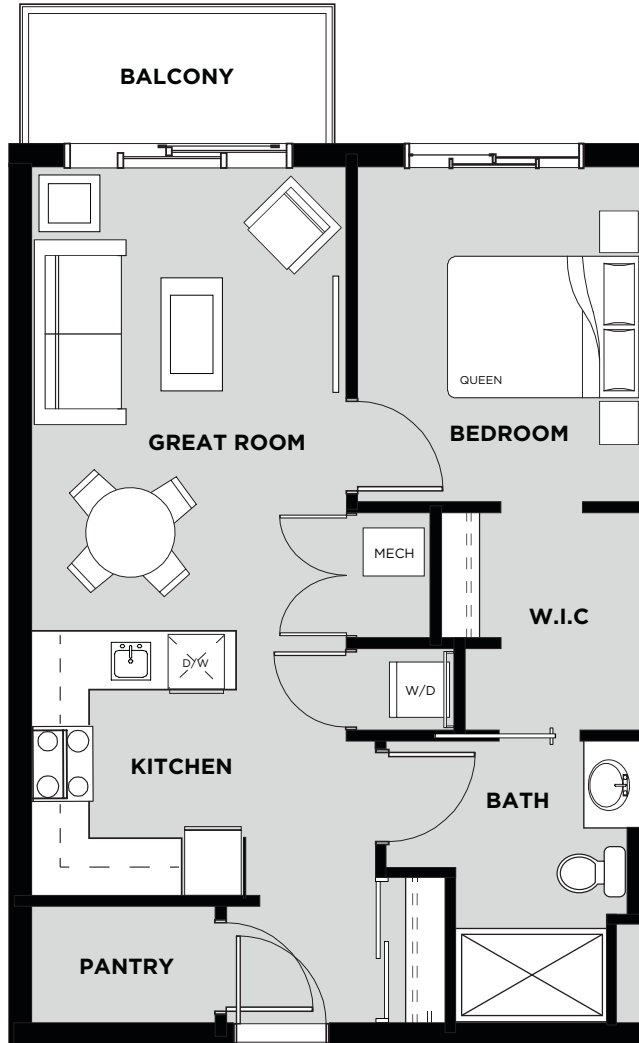

## Suite 314 Floor Plan B

Living Area: 632 SQ FT

Balcony: 60 SQ FT

Total: 692 SQ FT

- 1 Bedroom
- 1 Bathroom
- In-Suite Laundry
- Walk In Closet
- Balcony

THIRD FLOOR

April 19/17 Christenson Developments reserves the right to alter the design & specifications without notice or obligations. All illustrations are artist's concepts only. Room measurements are approximate and may not be exact.