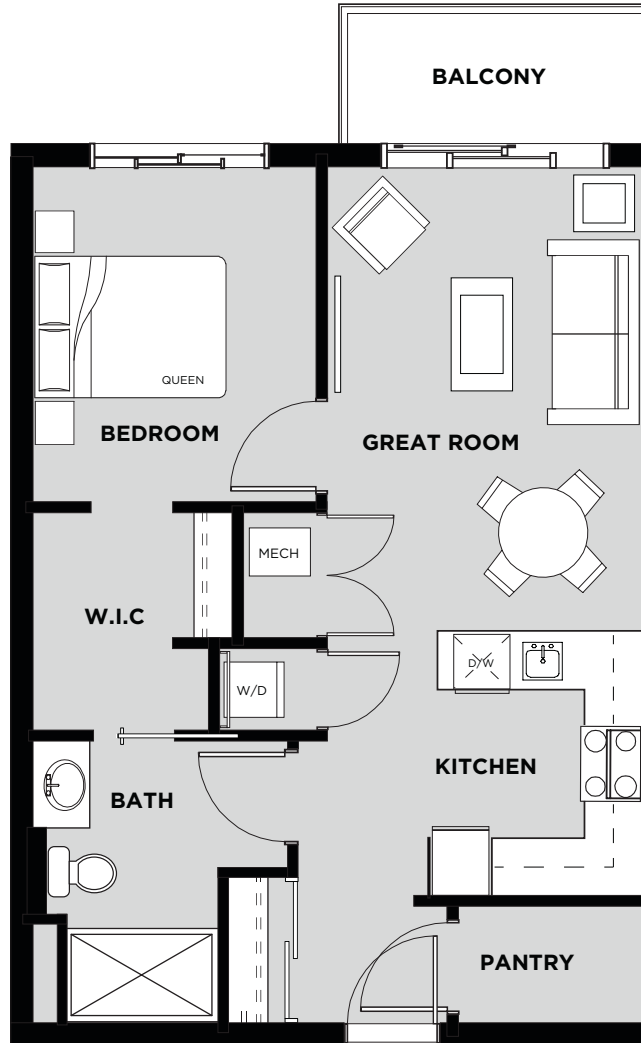

## Suite 308 Floor Plan B

Living Area: 632 SQ FT

Balcony: 60 SQ FT

Total: 692 SQ FT

- 1 Bedroom
- 1 Bathroom
- In-Suite Laundry
- Walk In Closet
- Balcony

THIRD FLOOR 

April 19/17 Christenson Developments reserves the right to alter the design & specifications without notice or obligations. All illustrations are artist's concepts only. Room measurements are approximate and may not be exact.