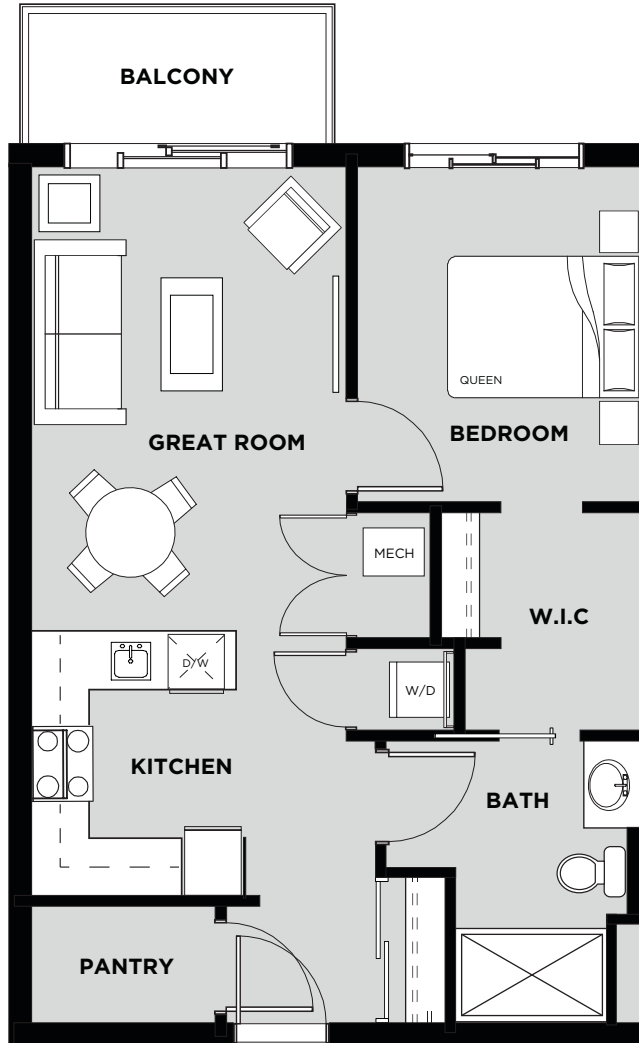

## Suite 306 Floor Plan B

Living Area: 632 SQ FT

Balcony: 60 SQ FT

Total: 692 SQ FT

- 1 Bedroom
- 1 Bathroom
- In-Suite Laundry
- Walk In Closet
- Balcony

THIRD FLOOR

April 19/17 Christenson Developments reserves the right to alter the design & specifications without notice or obligations. All illustrations are artist's concepts only. Room measurements are approximate and may not be exact.