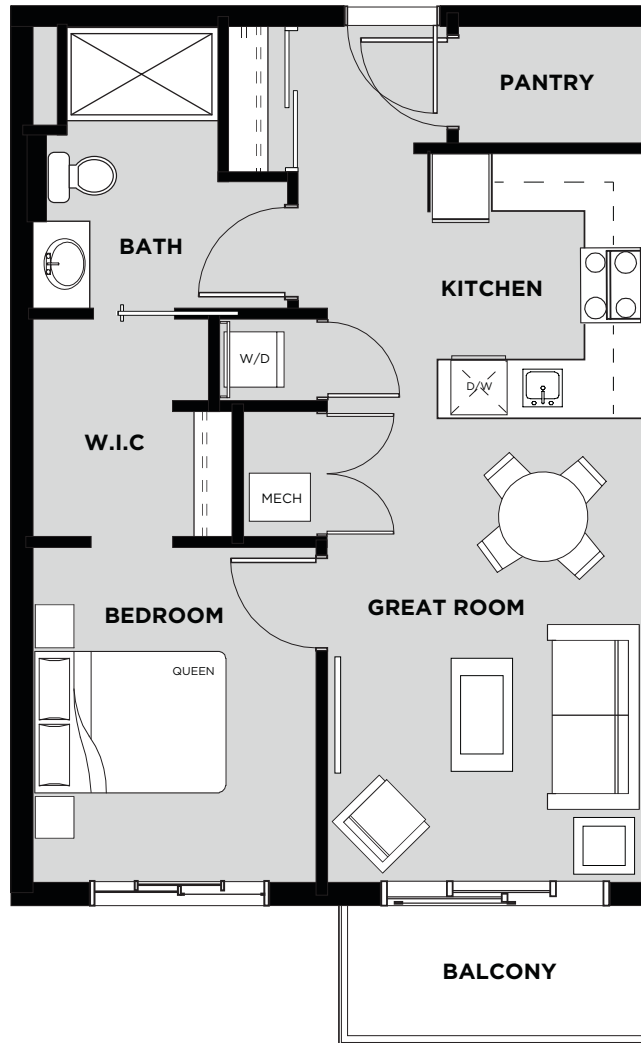

TELFORD MEWS

AT LEDUC VILLAGE

Suite 303 Floor Plan B

Living Area: 632 SQ FT

Balcony: 60 SQ FT

Total: 692 SQ FT

- 1 Bedroom
- 1 Bathroom
- In-Suite Laundry
- Walk In Closet
- Balcony

THIRD FLOOR 

April 19/17 Christenson Developments reserves the right to alter the design & specifications without notice or obligations. All illustrations are artist's concepts only. Room measurements are approximate and may not be exact.