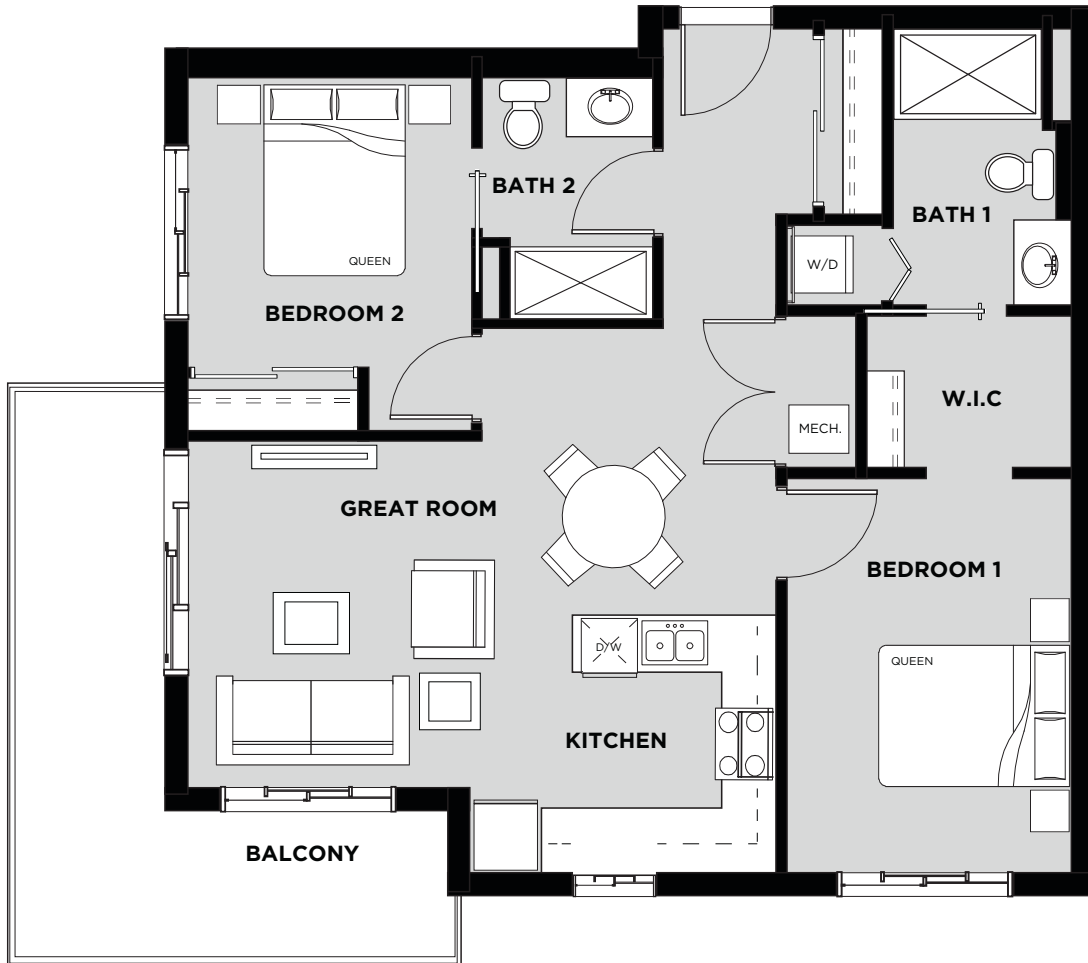

TELFORD MEWS

AT LEDUC VILLAGE

Suite 227 Floor Plan C

Living Area: 871 SQ FT

Balcony: 166 SQ FT

Total: 1037 SQ FT

- 2 Bedrooms
- 2 Bathrooms
- In-Suite Laundry
- Walk In Closet
- Balcony

SECOND FLOOR