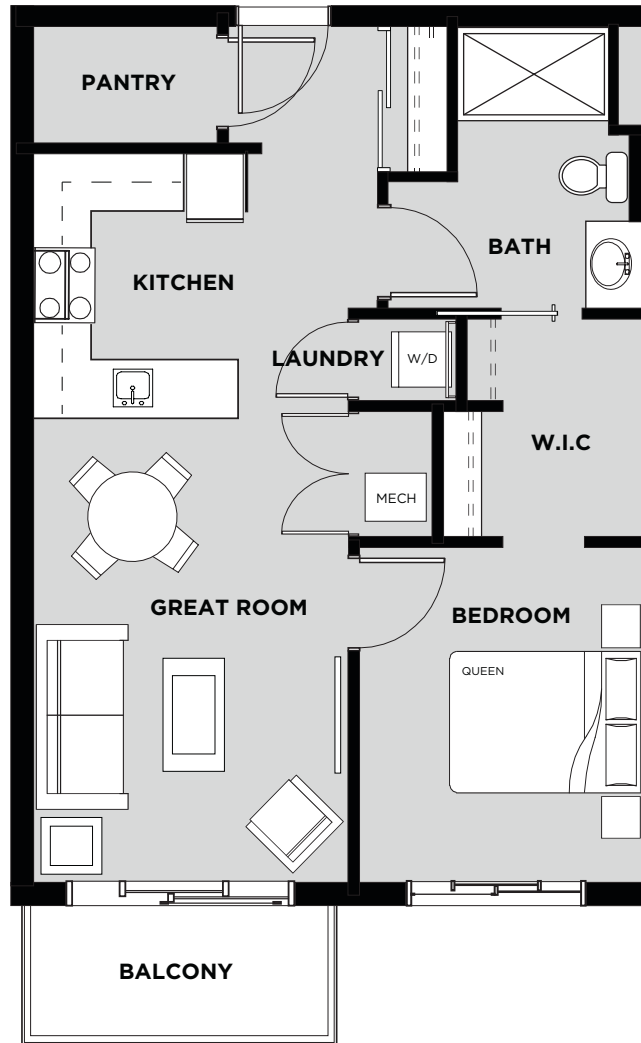

## Suite 225 Floor Plan B

Living Area: 632 SQ FT

Balcony: 60 SQ FT

Total: 692 SQ FT

- 1 Bedroom
- 1 Bathroom
- In-Suite Laundry
- Walk In Closet
- Balcony

SECOND FLOOR

April 19/17 Christenson Developments reserves the right to alter the design & specifications without notice or obligations. All illustrations are artist's concepts only. Room measurements are approximate and may not be exact.